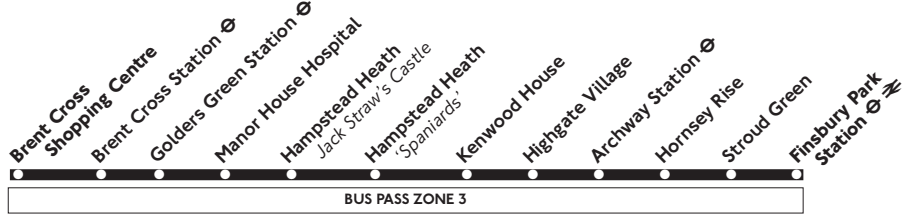

210

Daily

Brent Cross - Golders Green - Finsbury Park

Mondays to Fridays

Brent Cross Shopping Centre	0605		1831		1946	Then	01	16	31	46		2201	2216	2231	2246	2306
Brent Cross Station ☉	0608		1837		1950	every	05	20	35	50		2205	2220	2235	2250	2310
Golders Green Station ☉	0614	Then	1844	Then	1956	15 minutes,	11	26	41	56		2211	2226	2241	2256	2316
Hampstead Heath Jack Straw's Castle	0618	about every	1850	about every	2000	at these	15	30	45	00	until	2215	2229	2244	2259	2319
Highgate Village South Grove	0622	10 minutes	1857	12 minutes	2007	minutes	22	37	52	07		2222	2236	2251	2306	2326
Archway Station ☉	0627	until	1900	until	2010	past	25	40	55	10		2225	2238	2253	2308	2328
Stroud Green Old Dairy	0636		1908		2017	the	32	47	02	17		2232	2245	2300	2315	2335
Finsbury Park Station ☉ ☉	0640		1913		2021	hour	36	51	06	21		2236	2249	2304	2319	2338
Brent Cross Shopping Centre	2326	2346														
Brent Cross Station ☉	2330	2350														
Golders Green Station ☉	2336	2356														
Hampstead Heath Jack Straw's Castle	2339	2359														
Highgate Village South Grove	2346	0006														
Archway Station ☉	2348	0008														
Stroud Green Old Dairy	2355	0015														
Finsbury Park Station ☉ ☉	2358	0018														